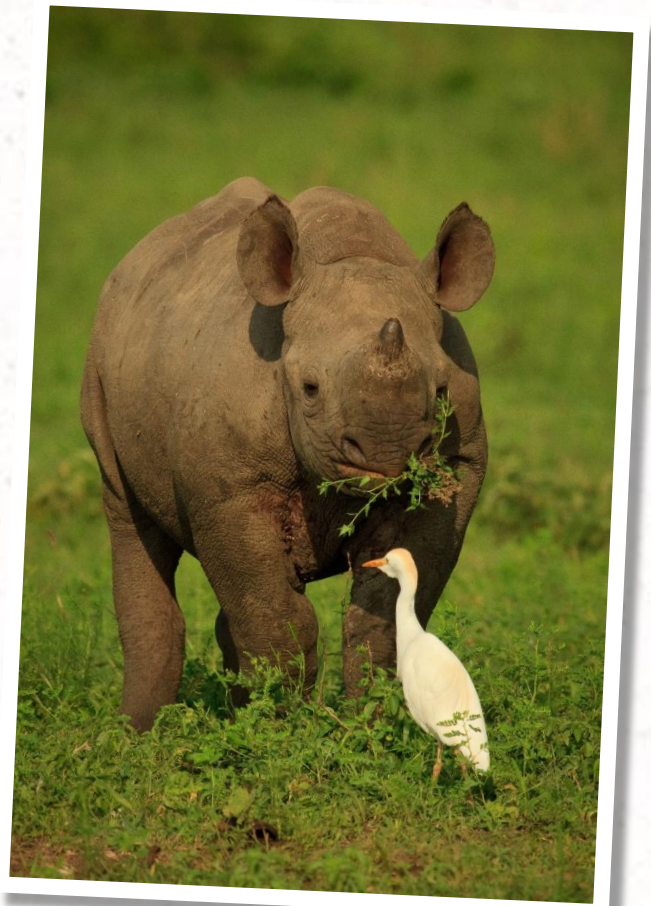

SUPPORTING THE PROJECT RHINO K9-UNIT

WHAT IS THE K9-UNIT?

The Project Rhino K9-Unit currently consists of four trained and area adapted tracker dogs, as well as Mali, the detection dog. The unit supports a number of game reserves, stretching from Pongola to Mtubatuba, and assists in aspects such as SAPS road blocks, reserve vehicle checks, night patrols and tracking of suspects.

The K9-Unit is based in Hluhluwe, minutes away from the Hluhluwe Airfield and Rhino-SAPS Team, so that both can immediately respond to emergencies as one unit. Two of the tracker dogs are helicopter trained and this will speed up the response time to an emergency call out or crime scene dramatically.

WHY IS IT IMPORTANT?

Working dogs are used worldwide in the fields of conservation and law enforcement as they can perceive the smallest scents and have a highly-evolved ability to discriminate between odours. Dogs can detect hidden or illegal items such as arms and ammunition, wildlife or animal products. Tracking dogs are also valuable in locating suspects, or vital forensic information at crime scenes, which in turn contributes to successful arrests and prosecutions.

WHAT IMPACT HAS THE K9-UNIT MADE?

The K9-Unit has proven to be highly effective in the detection of wildlife products, including finding the carcasses of critically endangered white-backed vultures, and the tracking and location of suspects. Although they have an enormous area to cover, their presence at road blocks and reserve entrances continues to act as a major deterrence to those involved in wildlife crime.